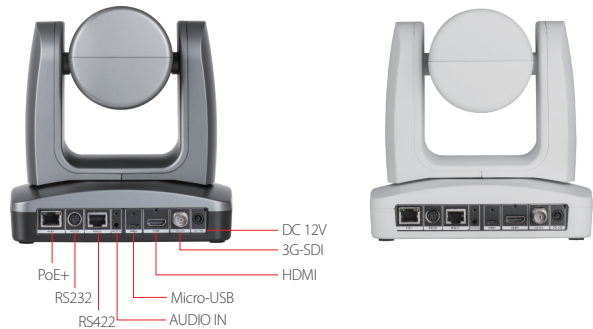

Back Panel

©2021 Aver Information Inc. All rights reserved.
All brand names and logos are trademarks of their respective companies.

Distributor/Dealer